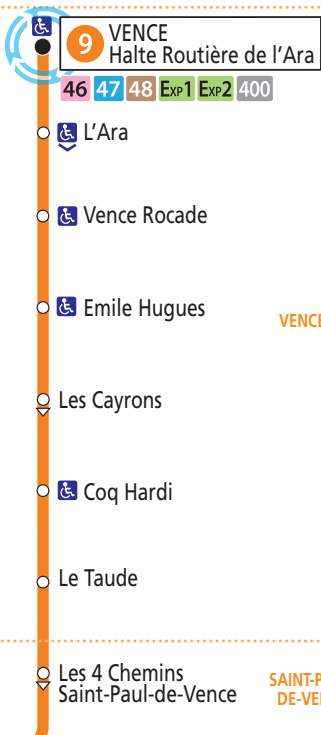

9 VENCE
Halte Routière de l'Ara
CAGNES-SUR-MER
Le Gué / Polygone Riviera
NICE
Parc Phoenix

Arrêt accessible PMR
Access to people with reduced mobility

Arrêt accessible PMR un seul sens
Access to people with reduced mobility one direction