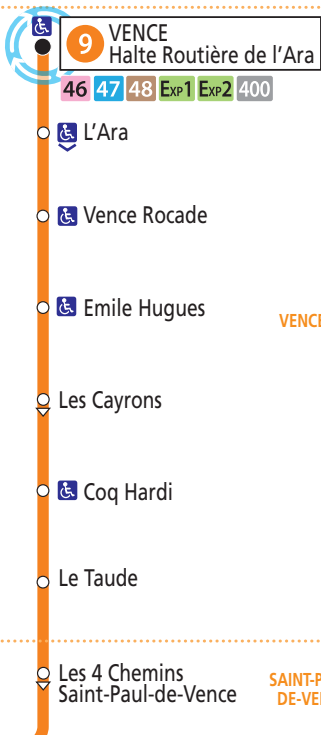

9 VENCE
Halte Routière de l'Ara
CAGNES-SUR-MER
Le Gué / Polygone Riviera
NICE
Parc Phoenix

- Arrêt accessible PMR
  Access to people with reduced mobility
- Arrêt accessible PMR un seul sens
  Access to people with reduced mobility one direction